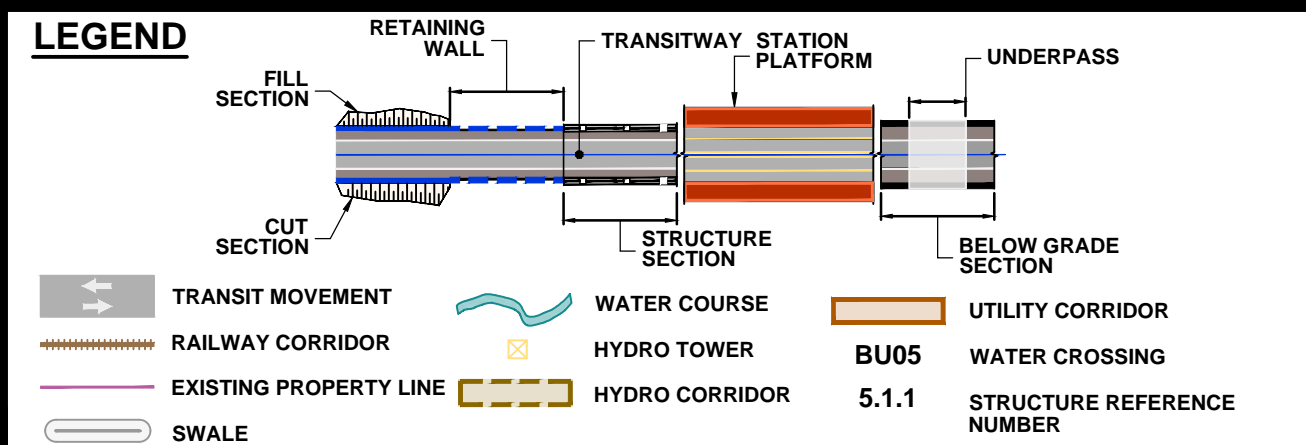

DRAWING NAME: J:\07\7624 ON-MTO 407 TRANSITWAY WC TO BRANTVILLE General\03 - Drawings\2 - Plates\ERR Plan and Profile\407 TWA-Plate 37.dwg  
 CREATED: Apr 16, 2020 12:41 pm  
 MODIFIED:

**407 TRANSITWAY**  
 WEST OF BRANT STREET TO WEST OF HURONTARIO STREET  
 G.W.P. 16-20003, CA 2016-E-0038  
 PLAN AND PROFILE  
 STA. 34+360 TO STA. 34+960

PLATE  
**37**  
 DATE  
 11/20/2019