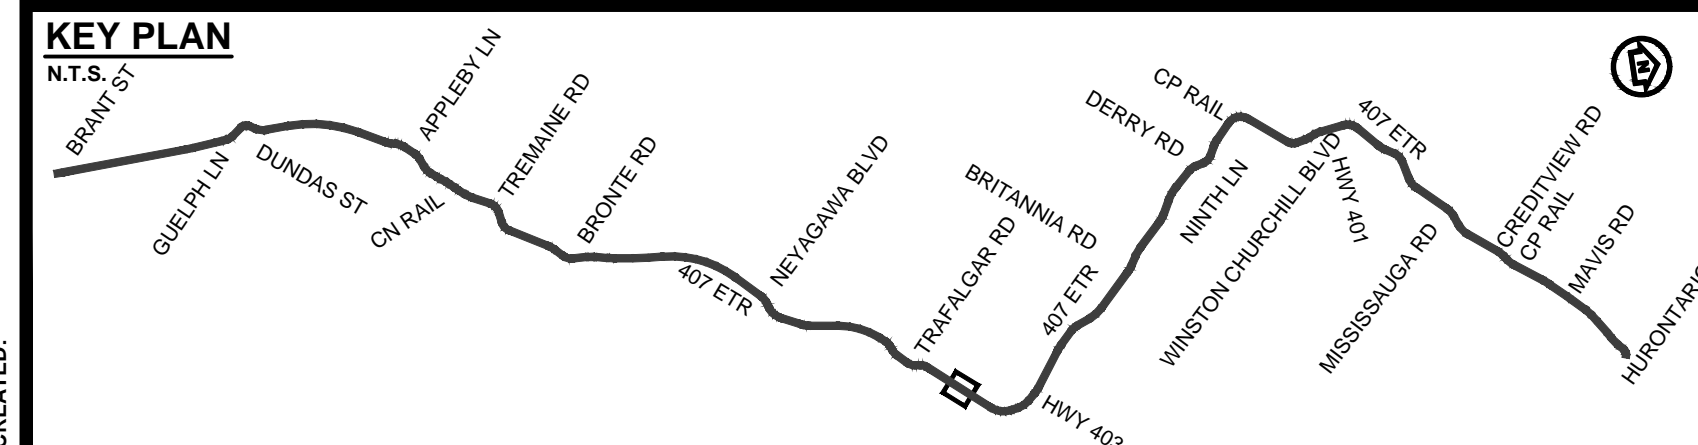

DRAWING NAME: J:\07\7624 ON-MTO 407 TRANSITWAY WC TO BRANTVILLE General\03 - Drawings\2 - Plates\ERR Plan and Profile\407 TWA-Plate 37.dwg  
 CREATED: Apr 16, 2020 12:41 pm  
 MODIFIED:

**407 TRANSITWAY**  
 WEST OF BRANT STREET TO WEST OF HURONTARIO STREET  
 G.W.P. 16-20003, CA 2016-E-0038  
 PLAN AND PROFILE  
 STA. 34+360 TO STA. 34+960

PLATE  
**37**  
 DATE  
 11/20/2019